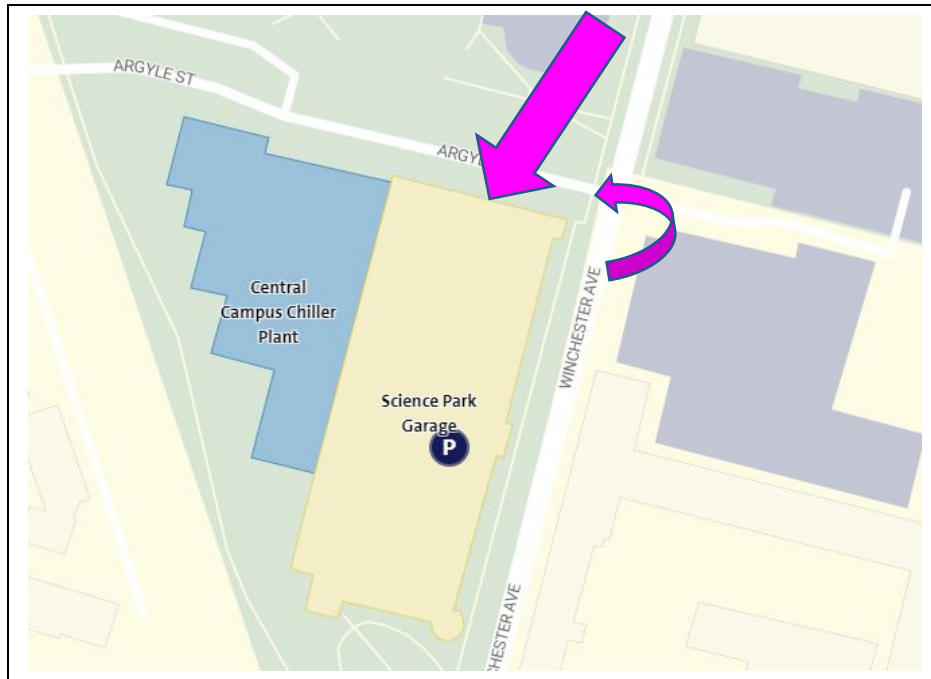

# Directions to Reunion Parking @ 300 Winchester Ave

← from Rose Alumni House, 232 York St, New Haven, CT...  
to 300 Winchester Ave, New Haven, CT 06511

**5 min** (1.0 mile)  
via Ashmun St and Winchester Ave  
Fastest route, despite the usual traffic

**Rose Alumni House**  
232 York St, New Haven, CT 06511

- ↑ Head northeast on York St toward Elm St  
0.2 mi
- ↑ Continue onto Ashmun St  
0.3 mi
- ↪ Turn right onto Webster St  
0.1 mi
- ↶ Turn left onto Winchester Ave  
0.3 mi

**300 Winchester Ave, New Haven, CT 06511**

These directions are for planning purposes only. You may find that construction projects, traffic, weather, or other events may cause conditions to differ from the map results, and you should plan your route accordingly. You must obey all signs or notices regarding your route.

## Reunion Parking & Shuttle Pickup at 300 Winchester Ave.

For complimentary reunion parking DO NOT pull in the front entrance of the garage. Follow signs to the Reunion Parking and Shuttle Pickup!